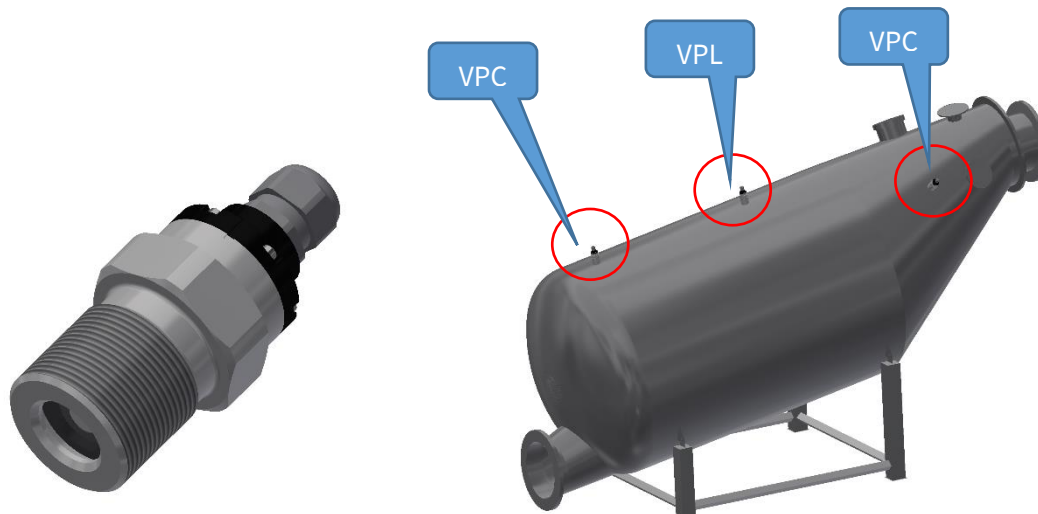

DATASHEET

HAWKEYE CONNECTION CABINET FOR VPC/VPL

The HawkEye Connection cabinet for VPC/VPL is to be used together with the HawkEye VPC (Vacum Pump camera) and the HawkEye VPL (Vacum Pump Light).

Each cabinet can connect 4 or 8 HawkEye VPC's (depending upon number of videoencoders) and 4 HawkEye VPL's.

HawkEye VPC/VPL

HawkEye VPC and VPL mounted in Stranda Vacuum Pump

- Connection for 4-8 HawkEye VPC (Depending on number of video encoders)
- Connection for 4 HawkEye VPL

DATASHEET

General

Casing Polyester monobloc wall-mounting enclosure
IP66

Power Video encoder: Power over Ethernet (PoE) Supplied via switch cabinet.
LED driver: 180-295 VAC, 47-63 Hz, 40W

Weight 4 Kg

Operating conditions -30 °C to 55 °C (-22 °F to 149 °F)

Storage conditions -40 °C to 65 °C (-40 °F to 149 °F)