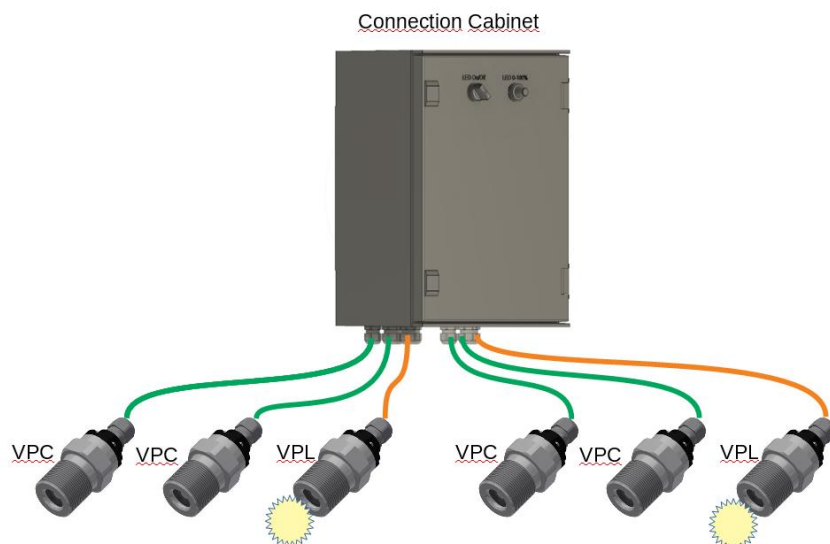

DATASHEET

HAWKEYE CONNECTION CABINET FOR VPC/VPL

The HawkEye Connection cabinet for VPC/VPL is to be used together with the HawkEye VPC (Vacum Pump camera) and the HawkEye VPL (Vacum Pump Light).

Each cabinet can connect 4 or 8 HawkEye VPC's (depending upon number of videoencoders) and 4 HawkEye VPL's.

HawkEye VPC/VPL

HawkEye VPC and VPL mounted in Stranda Vacuum Pump

- Connection for 4-8 HawkEye VPC (Depending on number of video encoders)
- Connection for 4 HawkEye VPL

DATASHEET

General

Casing Polyester monobloc wall-mounting enclosure
IP66

Power Video encoder: Power over Ethernet (PoE) Supplied via switch cabinet.
LED driver: 180-295 VAC, 47-63 Hz, 40W

Weight 4 Kg

Operating conditions -30 °C to 55 °C (-22 °F to 149 °F)

Storage conditions -40 °C to 65 °C (-40 °F to 149 °F)